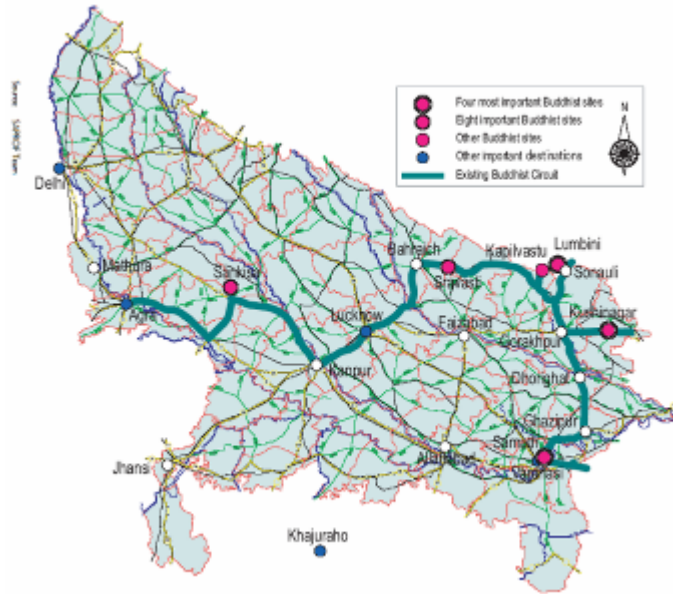

4) Opportunity for rural women's empowerment:  
 Ms Shoda, station master, 'Taima', Nara Pref.: Seminar on  
 road station: in Veranasi, UP, India

29

• Function of rural women's entrepreneurial activities

30

4. India: Tourism Promotion: Kushinagar: Four most important Buddhist sites; Sravasti: Eight most important Buddhist

31

5) Nuclear for Community Development & Revitalization:  
Traffic Safety Campaign :

## Cooperation Between the Industrial Village (Kiritwong), Thailand and 'Tomiura', Chiba Pref.

Natural dyeing tapestries from the Kiritwong village

Visitors from the industrial village project, Kiritwong, Thailand & the Station master, 'Tomiura'

## Road Station 'Lamparn', Thailand: Thai-Japan station masters get together