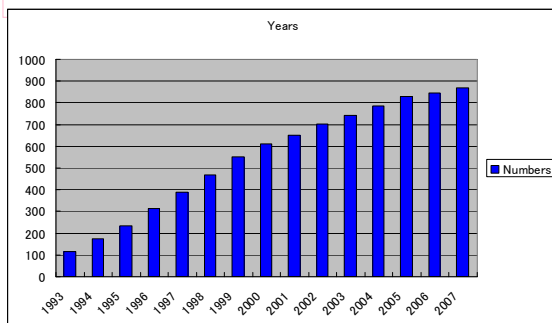

Road Stations: Local Industry, Tourism, and Rural Women's Empowerment

APEC/SME Seminar on Support for Local and Cottage Industries: 2nd OVOP Seminar:
07/10/24 Fukuoka: Kazuko Kano (JBIC)

Contents

1. OVOP and Road Stations
2. Impacts of road stations on local industries and tourism:
  1) network: Gifu Pref. 'Tono' network
  2) local industry promotion: Yamanashi pref.: Road station 'Toyotomi'
3. Impacts on rural women's empowerment :
  1) provide opportunities for women: employment, income and empowerment

1. 1) Present outlook of RS