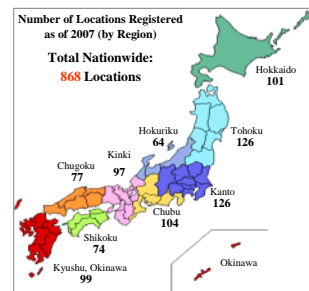

2) Regional Distribution: (9 Regions)